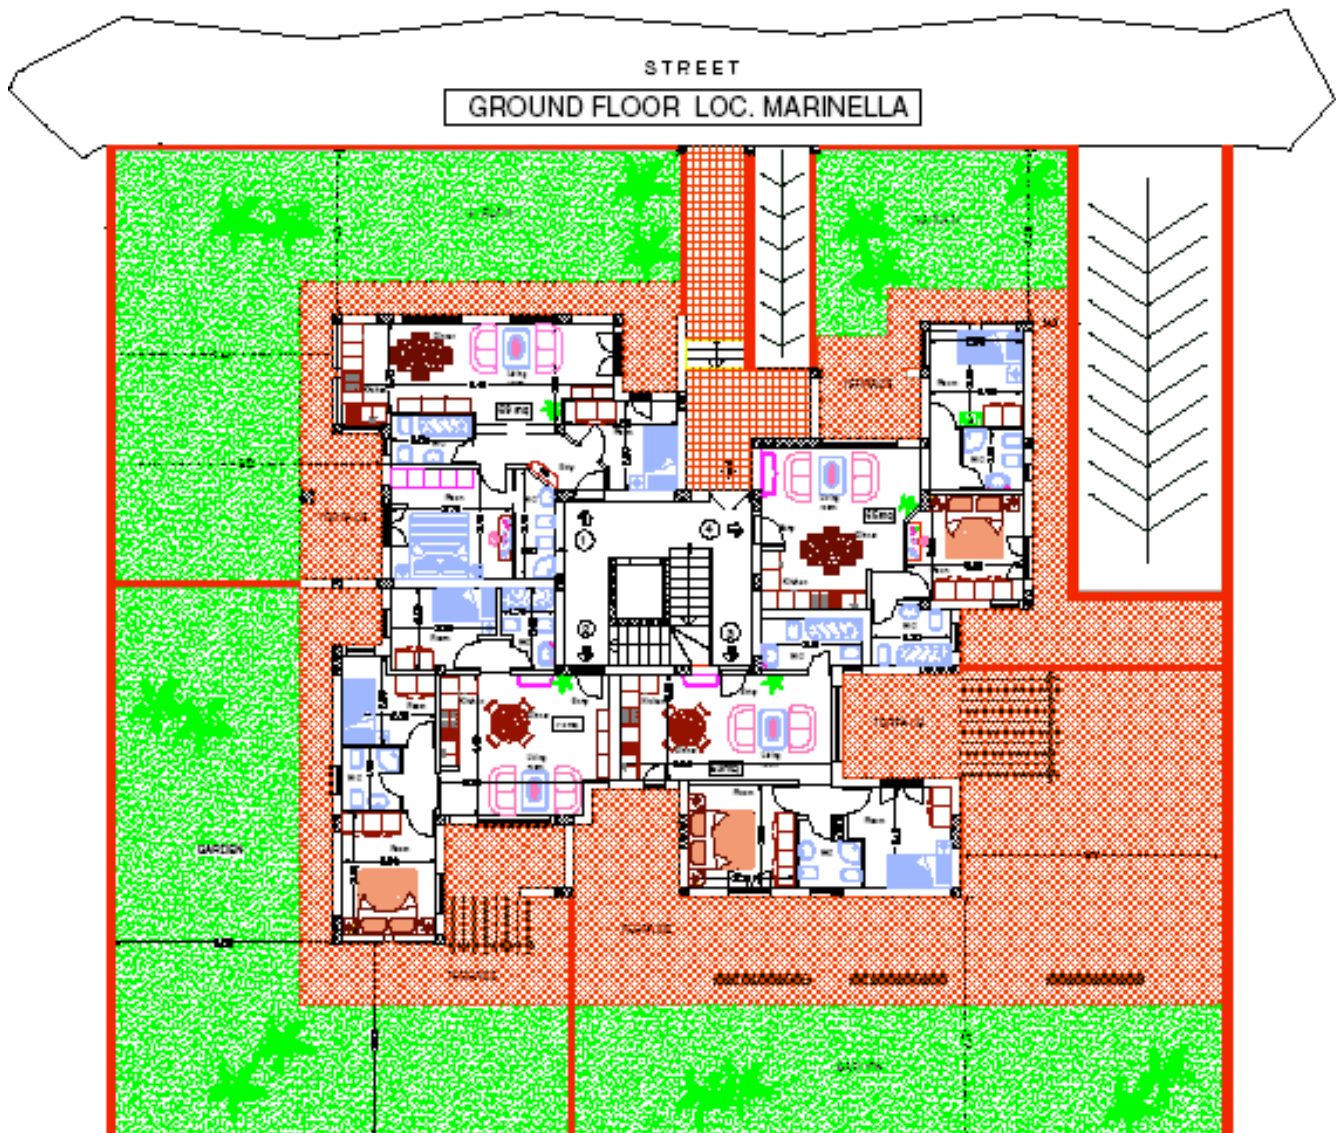

Ground floor apartment

- 2 bedrooms/2 bathrooms (1 full bathroom + 1 full shower room)
- Spacious lounge/diner
- 65m² living area
- Terraces, open and covered
- Private garden
- Covered parking space in the basement
- Lock up storage