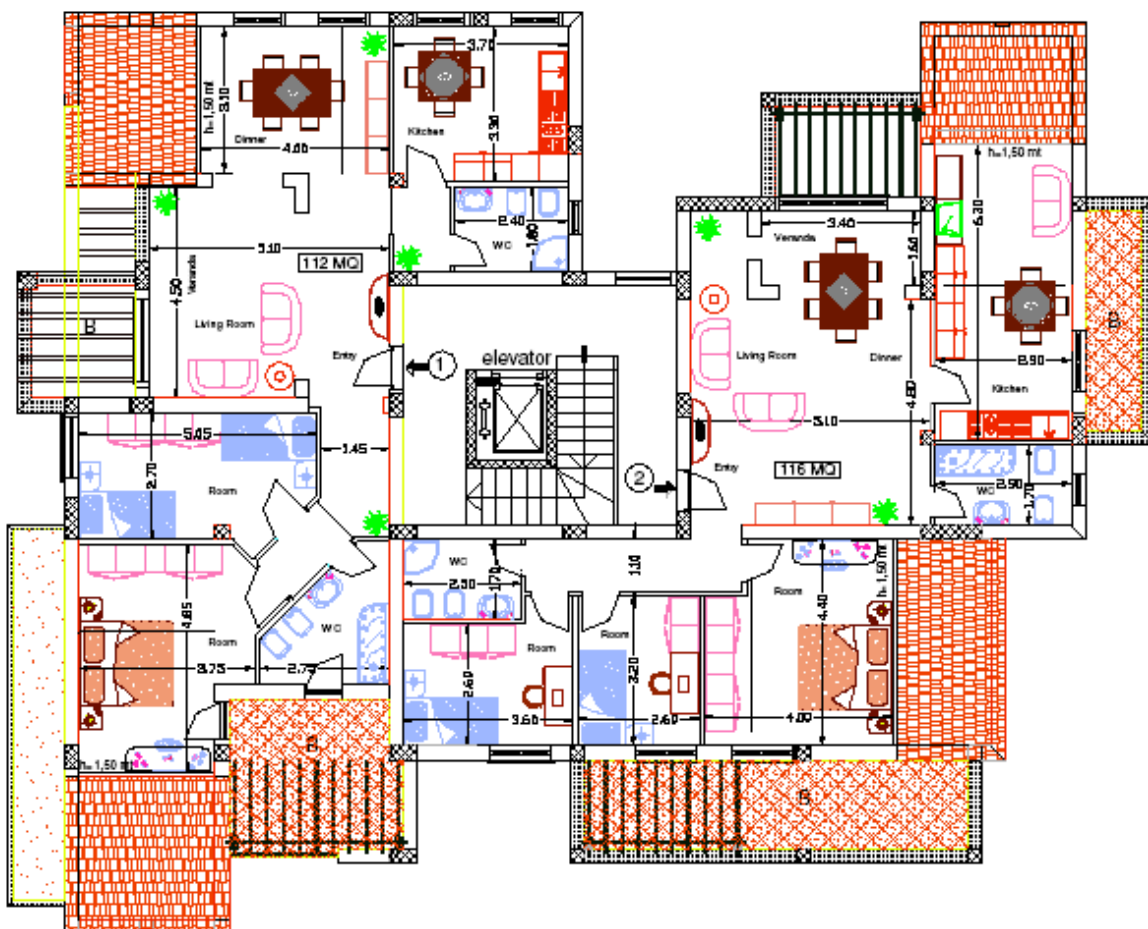

ATTIC LOC. "MARINELLA"