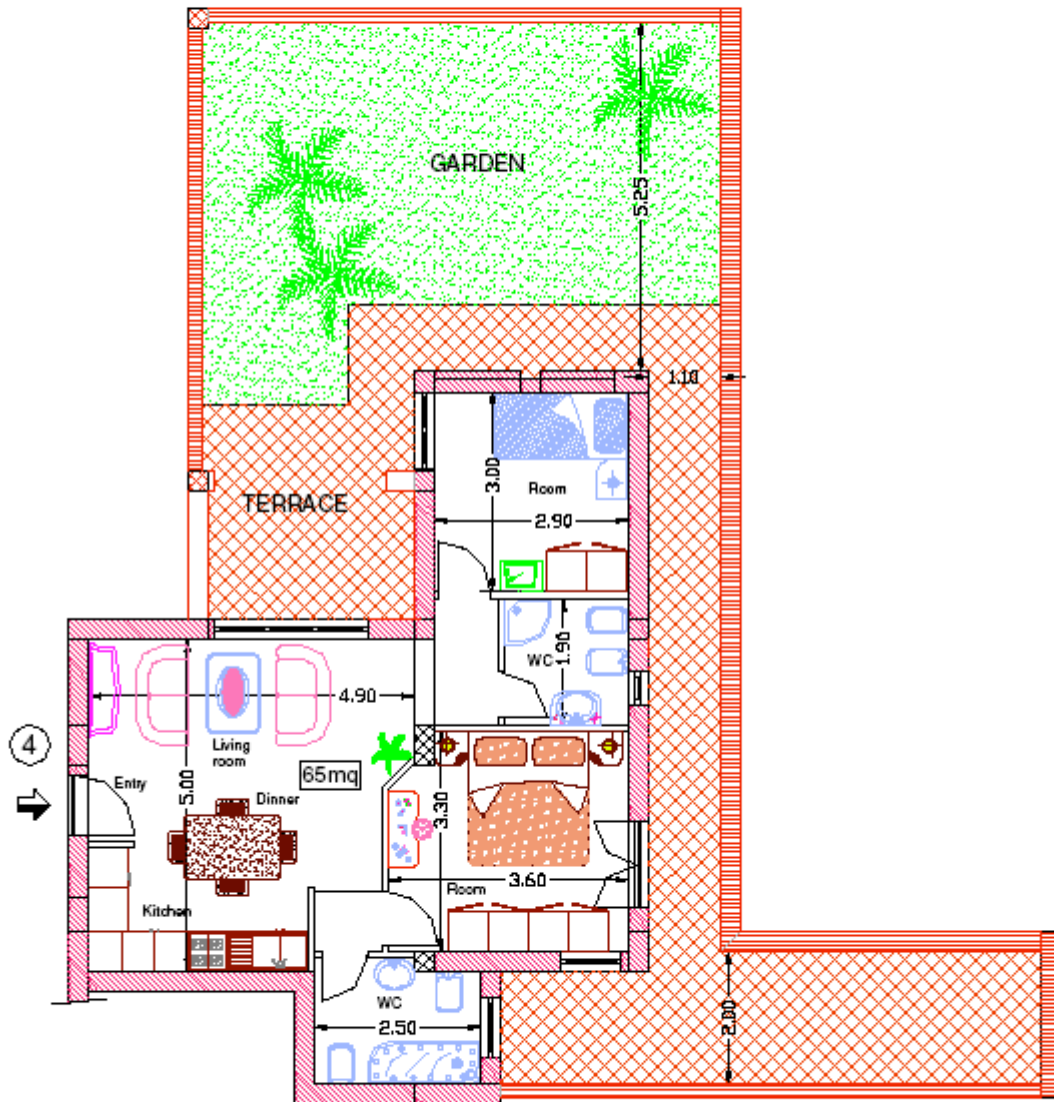

Ground floor apartment

- 2 bedrooms/2 bathrooms (1 full bathroom + 1 full shower room)
- Spacious lounge/diner
- 65m² living area
- Terraces, open and covered
- Private garden
- Covered parking space in the basement
- Lock up storage

“A”

GROUND FLOOR n 4- LOC. "MARINELLA"

View of Pizzo old town

Penthouse apartment, 3rd Floor

- 2 bedrooms/2 bathrooms (1 full bathroom + 1 full shower room)
- Spacious lounge with separate dining area
- Large separate kitchen with breakfast area
- 112 m² living area
- Balconies/terraces
- Covered parking space in the basement
- Lock up storage